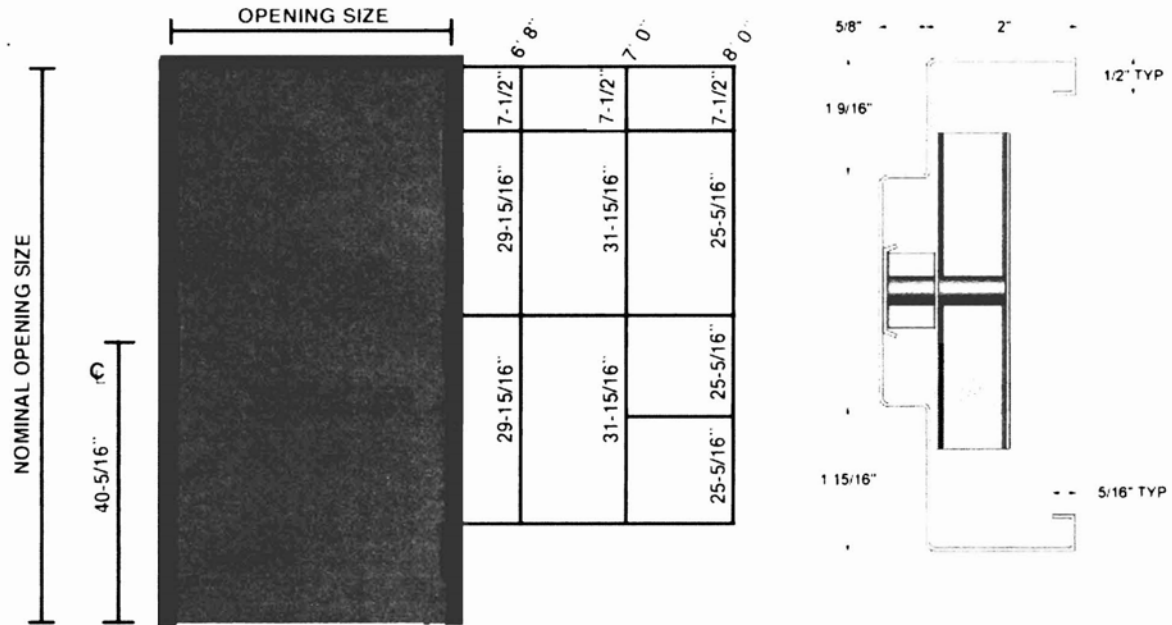

### SPECS

**Drywall KD Hollow Metal Frame**  
Nominal Door Width Plus 1 3/4" - 2"  
Nominal Door Height Plus 1"