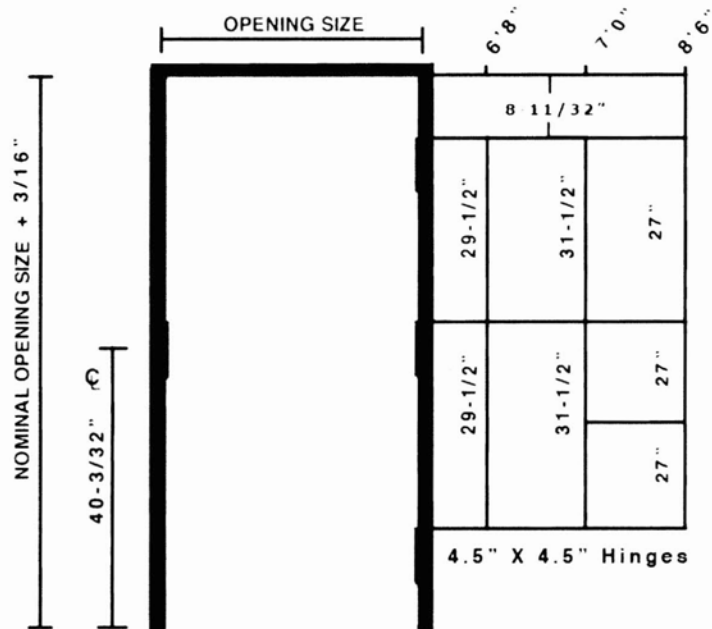

PREFINISHED FRAMES

SPECS

Prefinished Frame Rough Opening

Nominal Door Width Plus 1 1/4"

Nominal Door Height Plus 1"