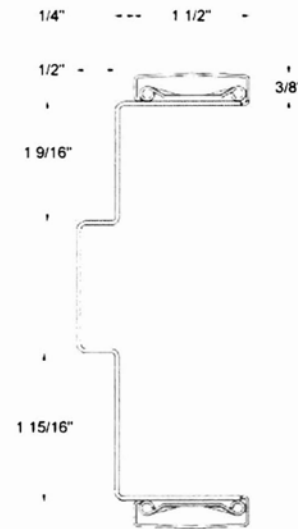

PREFINISHED FRAMES

SPECS

Prefinished Frame Rough Opening

Nominal Door Width Plus 1 1/4"

Nominal Door Height Plus 1"