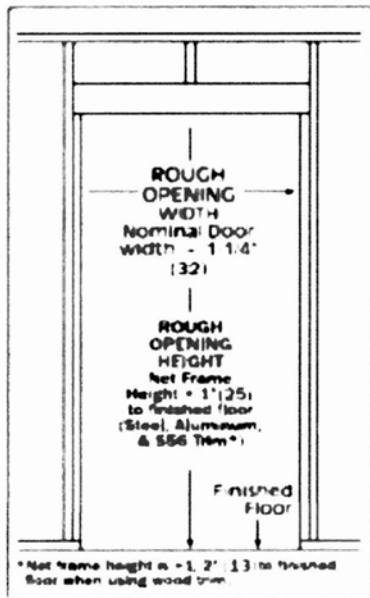

PREFINISHED FRAMES

SPECS

Prefinished Frame Rough Opening

Nominal Door Width Plus 1 1/4"

Nominal Door Height Plus 1"